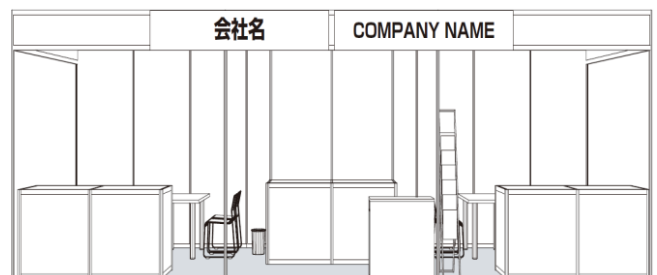

► Packaged Booth B (24.3sqm) Includes:

- Back & Side Walls
- Fascia Board
- Carpet
- 3 Display Table
- 2 Meeting Tables & 8 Chairs
- 1 Reception Counter & 1 Folding Chair
- 1 Catalogue Stand
- 1 Dustbin
- 3 Spotlights (100W)
- 6 Fluorescent Lamps
- 3 Outlets
- Power Supply up to 3KW

Image